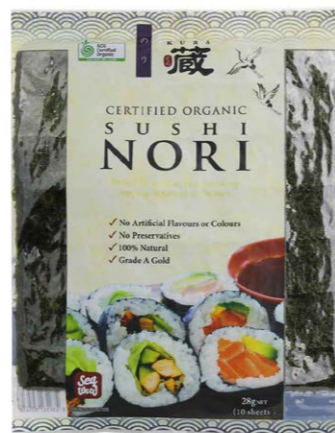

CERTIFIED ORGANIC SUSHI NORI
28g

PRODUCT CODE: KJP0100
DIMENSION: L:20 x W:0.2 x H:25.5 cms
EAN13: 9339337305658
ITF14: 29339337305652 (Inner Carton)
ITF14: 19339337305655 (Outer Carton)
BOX QTY: 12 PC/CTN

IN STOCK

Kura Certified Organic Sushi Nori is of the highest quality you can buy; classifying as Grade A Gold. Its quality is shown in its dark colour, inhibiting a smooth and rich taste.